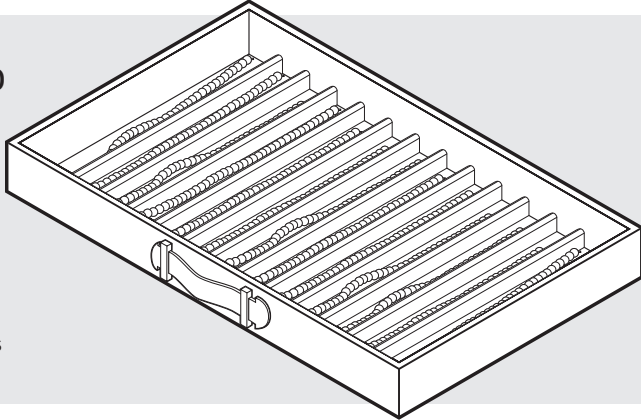

The configuration of the drawer inserts in the final product may deviate slightly from those illustrated.

**Insert #1**

blank

**Insert #2**

2 compartments widthwise

**Insert #3**

2 compartments lengthwise

**Insert #4**

4 compartments

**Insert #5**

8 compartments

**Insert #6**

for rings

**Insert #7**

for rings

**Insert #8**

for jewelry

**Insert #9**

for necklaces

**Insert #10**

for bracelets

**Insert #11**

for fountain pens

**Insert #12**

## The Bel-Air, The Bel-Air Magnus, and Pauline

the drawer interiors are implemented as comfortable removable inserts.

**Small drawer**  
Height 90 mm (3.54")  
Can be fitted with:  
1x insert #1-12

**Medium-sized drawer**  
Height 120 mm (4.72")  
Can be fitted with:  
1x insert #13