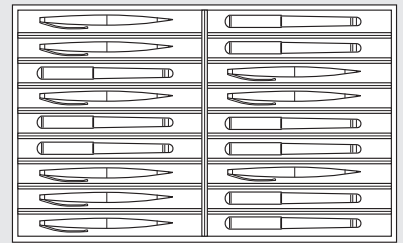

The configuration of the drawer inserts in the final product may deviate slightly from those illustrated.

**Insert #1**

blank

**Insert #2**

2 compartments widthwise

**Insert #3**

2 compartments lengthwise

**Insert #4**

4 compartments

**Insert #5**

8 compartments

**Insert #6**

for rings

**Insert #7**

for rings

**Insert #8**

for jewelry

**Insert #9**

for necklaces

**Insert #10**

for bracelets

**Insert #11**

for fountain pens

**Insert #12**

## The Bel-Air, The Bel-Air Magnus, and Pauline

the drawer interiors are implemented as comfortable removable inserts.

**Small drawer**  
Height 90 mm (3.54")  
Can be fitted with:  
1x insert #1-12

**Medium-sized drawer**  
Height 120 mm (4.72")  
Can be fitted with:  
1x insert #13