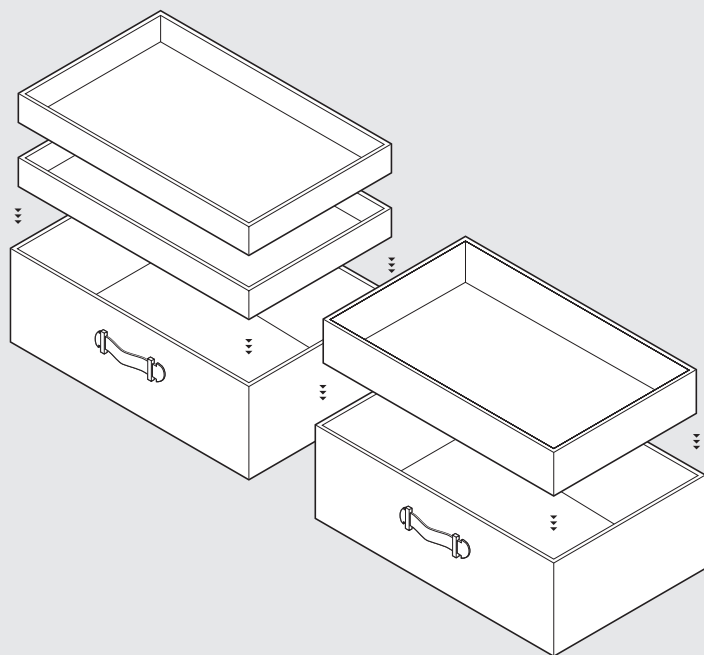

The configuration of the drawer inserts in the final product may deviate slightly from those illustrated.

**Insert #1**

blank

**Insert #2**

2 compartments widthwise

**Insert #3**

2 compartments lengthwise

**Insert #4**

## The Bel-Air, The Bel-Air Magnus, and Pauline

the drawer interiors are implemented as comfortable removable inserts.

**Small drawer**  
Height 90 mm (3.54")  
Can be fitted with:  
1x insert #1-12

**Medium-sized drawer**  
Height 120 mm (4.72")  
Can be fitted with:  
1x insert #13

**Large drawer**  
Height 150 mm (5.9")  
Can be fitted with:  
2x insert #1-12 or 1x insert #13

DÖTTLING

Döttling Luxury Safes GmbH

Margret-Fusbahn-Straße 5  
71063 Sindelfingen  
Germany

E-mail: [info@doettling.com](mailto:info@doettling.com)  
Tel. +49-7031-4374-560