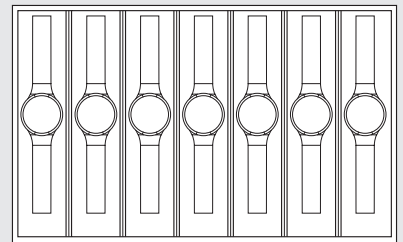

Insert #9

for necklaces

Insert #10

for bracelets

Insert #11

for fountain pens

Insert #12

for watches

Insert #13

for watches on cushions