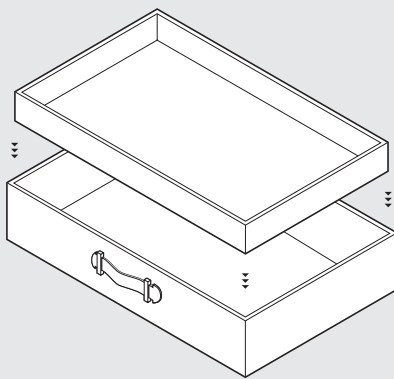

The configuration of the drawer inserts in the final product may deviate slightly from those illustrated.

**Insert #1**

blank

**Insert #2**

2 compartments widthwise

**Insert #3**

2 compartments lengthwise

**Insert #4**

## The Bel-Air, The Bel-Air Magnus, and Pauline

the drawer interiors are implemented as comfortable removable inserts.

**Small drawer**  
Height 90 mm (3.54")  
Can be fitted with:  
1x insert #1-12

**Medium-sized drawer**  
Height 120 mm (4.72")  
Can be fitted with:  
1x insert #13