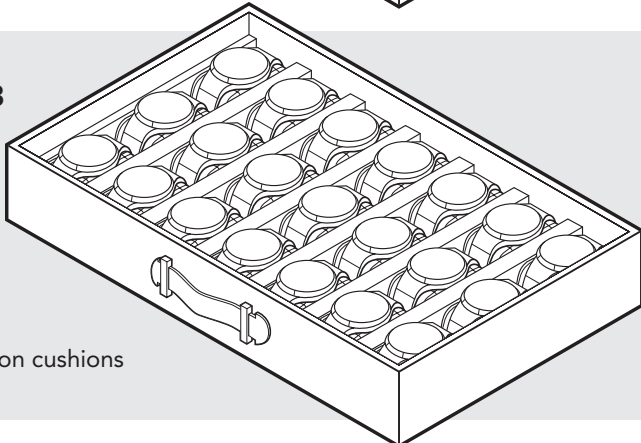

Insert #13

for watches on cushions