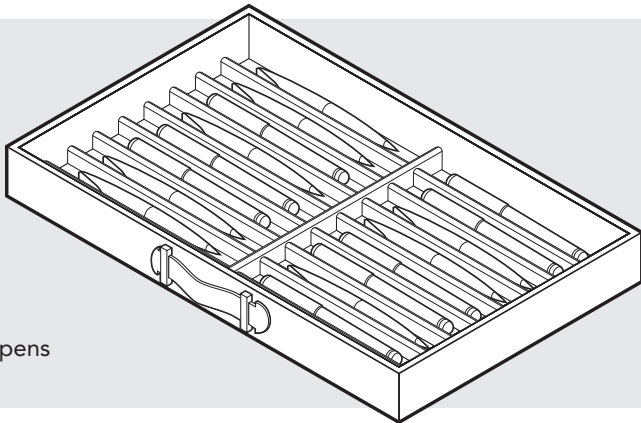

The configuration of the drawer inserts in the final product may deviate slightly from those illustrated.

**Insert #1**

blank

**Insert #2**

2 compartments widthwise

**Insert #3**

2 compartments lengthwise

**Insert #4**

4 compartments

**Insert #5**

8 compartments

**Insert #6**

for rings

**Insert #7**

for rings

**Insert #8**

for jewelry

**Insert #9**

for necklaces

**Insert #10**

for bracelets

**Insert #11**

for fountain pens

**Insert #12**

## The Bel-Air, The Bel-Air Magnus, and Pauline

the drawer interiors are implemented as comfortable removable inserts.

**Small drawer**  
Height 90 mm (3.54")  
Can be fitted with:  
1x insert #1-12

**Medium-sized drawer**  
Height 120 mm (4.72")  
Can be fitted with:  
1x insert #13