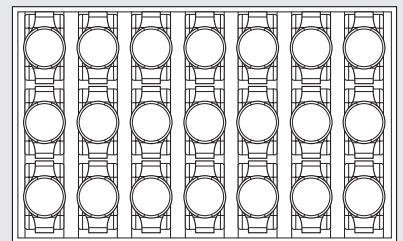

Insert #9

for necklaces

Insert #10

for bracelets

Insert #11

for fountain pens

Insert #12

for watches

Insert #13

for watches on cushions