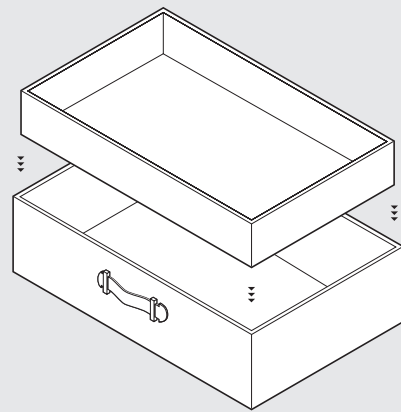

The configuration of the drawer inserts in the final product may deviate slightly from those illustrated.

**Insert #1**

blank

**Insert #2**

2 compartments widthwise

**Insert #3**

2 compartments lengthwise

**Insert #4**

## The Bel-Air, The Bel-Air Magnus, and Pauline

the drawer interiors are implemented as comfortable removable inserts.

**Small drawer**  
Height 90 mm (3.54")  
Can be fitted with:  
1x insert #1-12

**Medium-sized drawer**  
Height 120 mm (4.72")  
Can be fitted with:  
1x insert #13